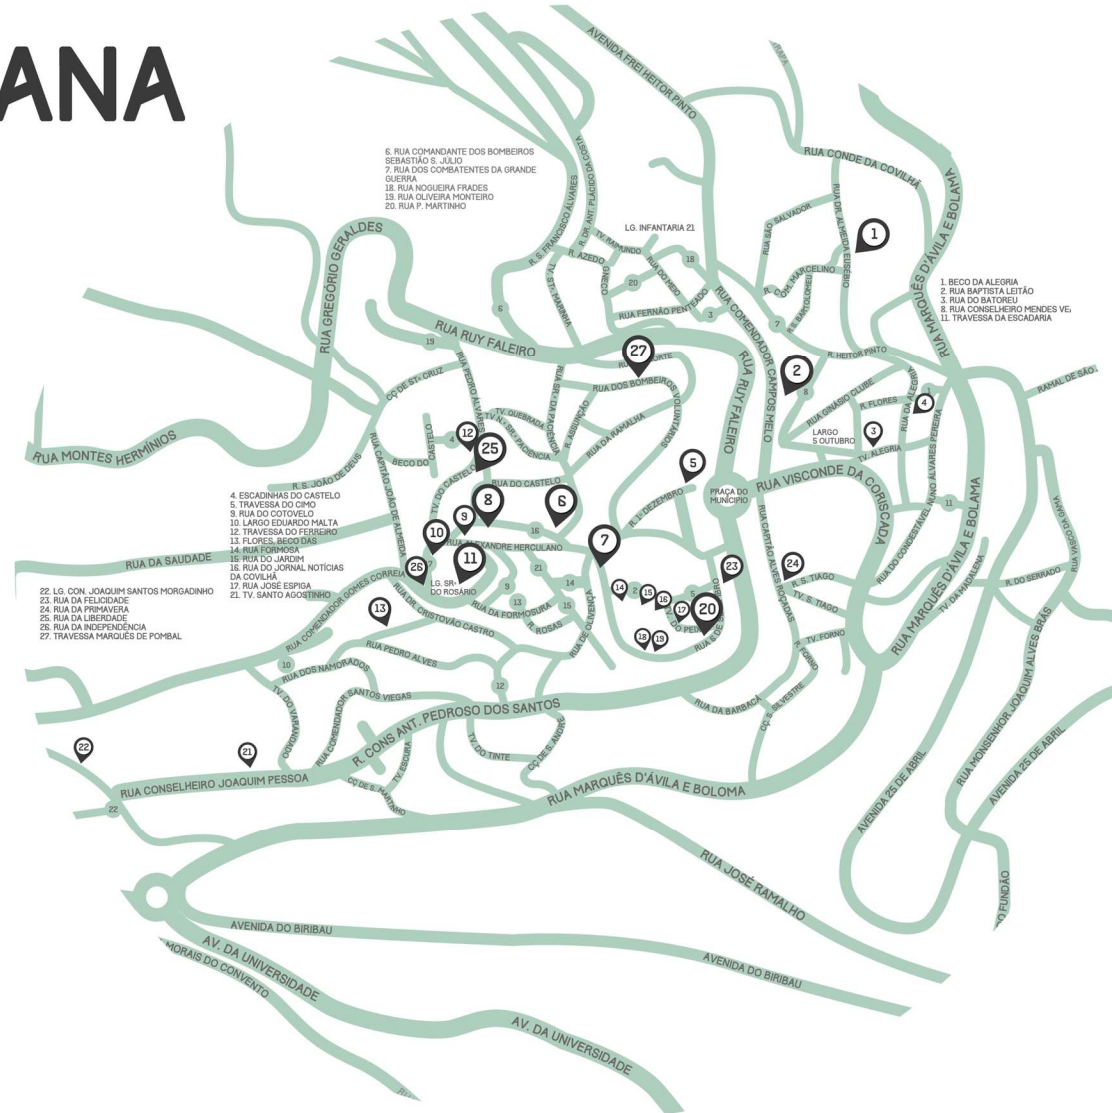

ITINERÁRIOS ARTE URBANA NA COVILHÃ

6. RUA COMANDANTE DOS BOMBEIROS SEBASTIÃO S. JÚLIO
7. RUA DOS COMBATENTES DA GRANDE GUERRA
18. RUA NOGUEIRA FRADES
19. RUA OLIVEIRA MONTEIRO
20. RUA P. MARTINHO

4. ESCADINHAS DO CASTELO
5. TRAVESSA DO CIMO
9. RUA DO COTOVELO
10. LARGO EDUARDO MALTA
12. TRAVESSA DO FERREIRO
13. FLORES, BECO DAS
14. RUA FERREIRA
16. RUA DO JARDIM
15. RUA DO JORNAL NOTÍCIAS DA COVILHÃ
17. RUA JOSÉ ESPÍGA
21. TV. SANTO AGOSTINHO

1. WOOL OFF FEST | MÁRIO BELÉM ☐
2. EXTRA WOOL | PANTÓNIO ☐
3. WOOL | BTOY (PASTE UP) ☐
4. WOOL | BTOY (PASTE UP) ☐
5. WOOL ON RESIDENCE | ADD FUEL ☐
6. WOOL | ARM COLLECTIVE ☐
7. EXTRA WOOL | SAMINA ☐
8. WOOL ON RESIDENCE | BORDALO II ☐
9. WOOL | BTOY (PASTE UP) ☐
10. WOOL ON RESIDENCE | MR. DHEO ☐
11. WOOL | BTOY (ES) ☐
12. WOOL | BTOY (PASTE UP) ☐
13. WOOL OFF FEST | ADRES ☐
14. WOOL ON RESIDENCE | I. IS NOT AN ARTIST ☐
15. WOOL ON RESIDENCE | I. IS NOT AN ARTIST ☐
16. WOOL ON RESIDENCE | ±MAISMENOS± ☐
17. WOOL ON RESIDENCE | I. IS NOT AN ARTIST ☐
18. WOOL ON RESIDENCE | I. IS NOT AN ARTIST ☐
19. WOOL ON RESIDENCE | I. IS NOT AN ARTIST ☐
20. WOOL ON RESIDENCE | TAMARA ALVES ☐
21. WOOL OFF FEST | REGG + VIOLANTE ☐
22. WOOL OFF FEST | ADD FUEL T ☐
23. WOOL ON RESIDENCE | REGG SALGADO (ENED) ☐
24. WOOL ON RESIDENCE | THIRD ☐
25. WOOL ON RESIDENCE | HALFSTUDIO ☐
26. WOOL ON RESIDENCE | DOA OA ☐
27. WOOL ON RESIDENCE | BOSOLETTI ☐